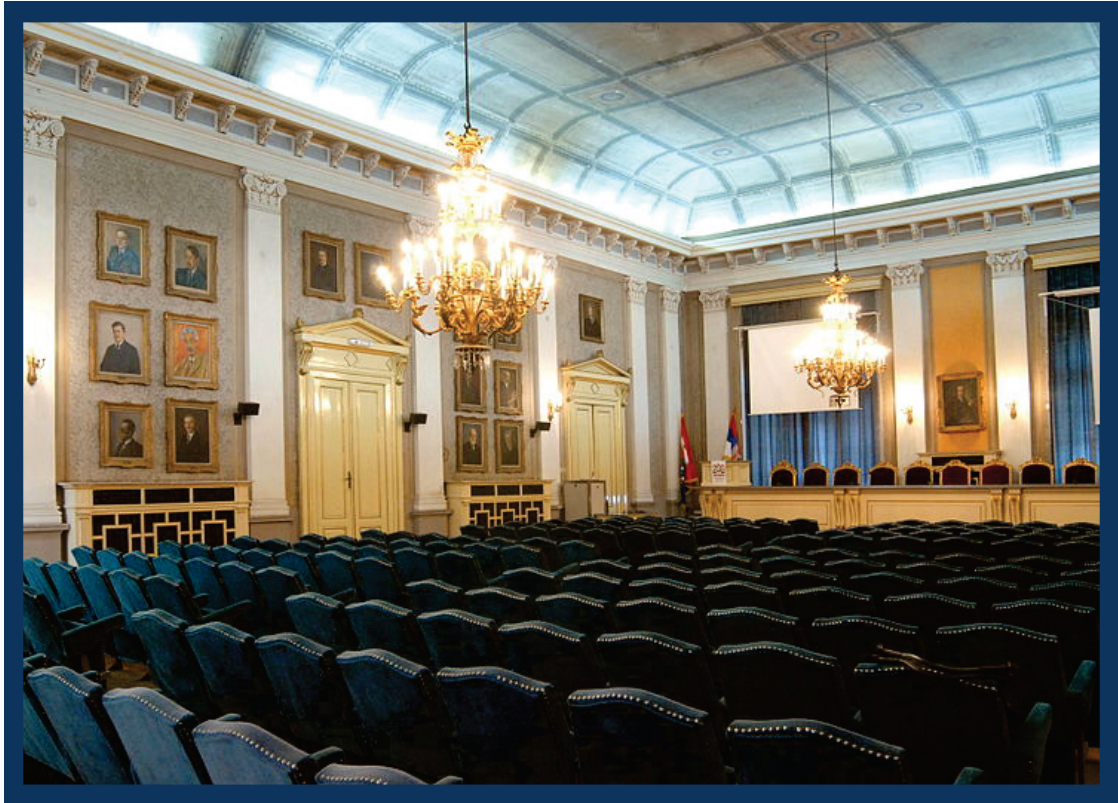

Serbia

Reference list

Photo

Project description

Location

Factory Henkel

Krusevac
Serbia

Restaurant
Cristal Night